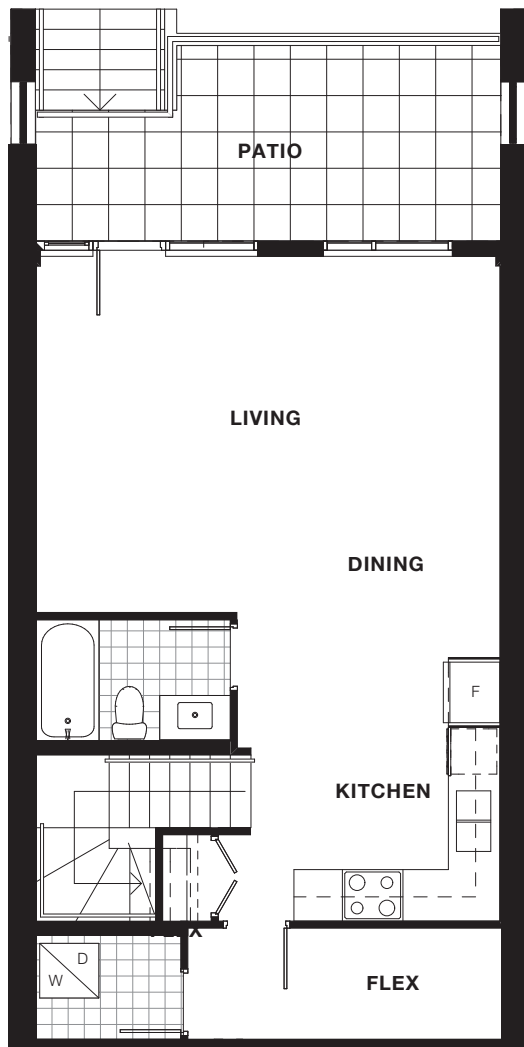

TORINO

PINNACLE LIVING
at CAPSTAN VILLAGE

TOWNHOUSE 2 BED + DEN + FLEX

SUITES

Suite Area: 1,378 sq.ft.

Balcony Area: 143 sq.ft.

Total Area: 1,521 sq.ft.

TH 25

TH 26

LEVEL 1

LEVEL 2