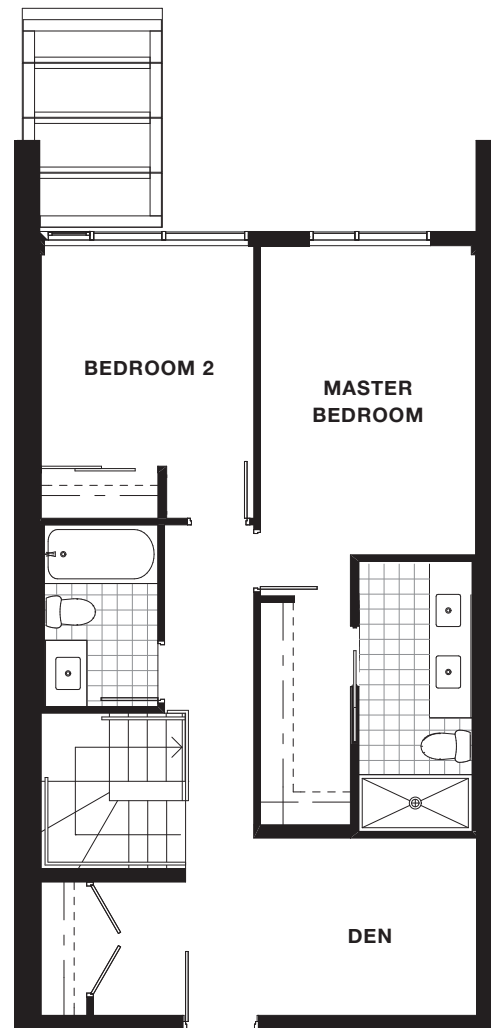

TORINO

PINNACLE LIVING
at CAPSTAN VILLAGE

TOWNHOUSE 2 BED + DEN + FLEX

SUITES

Suite Area: 1,378 sq.ft.

Balcony Area: 143 sq.ft.

Total Area: 1,521 sq.ft.

TH 25

TH 26

LEVEL 1

LEVEL 2