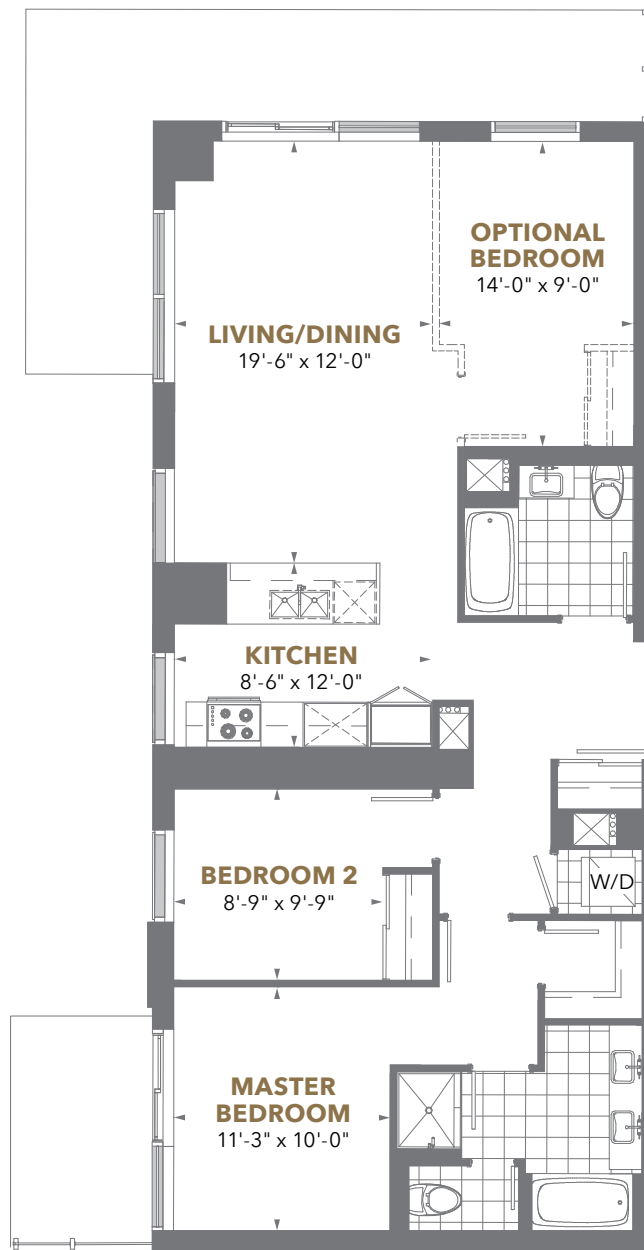


THE
PRESTIGE

PINNACLE ONE YONGE

PINNACLE
ONE YONGE

PALATIAL

COLLECTION

RESIDENCE 01

3 Bedroom + Den

Suite Area: 1,873 sq. ft.
Balcony Area: 380-470 sq. ft.

Floors 38 to 54

Floors 55 to 64

PALATIAL

COLLECTION

RESIDENCE 02

3 Bedroom + Den

Suite Area: 1,694 sq. ft.
Balcony Area: 529-550 sq. ft.

Floors 38 to 54

Floors 55 to 64

PALATIAL

COLLECTION

RESIDENCE 03

2 Bedroom or 3 Bedroom

Suite Area: 1,215 sq. ft.

Balcony Area: 286 sq. ft.

Floors 55 to 64

PALATIAL

COLLECTION

RESIDENCE 04

2 Bedroom + Den

Suite Area: 1,200 sq. ft.

Balcony Area: 117 sq. ft.

Floors 55 to 64

PALATIAL