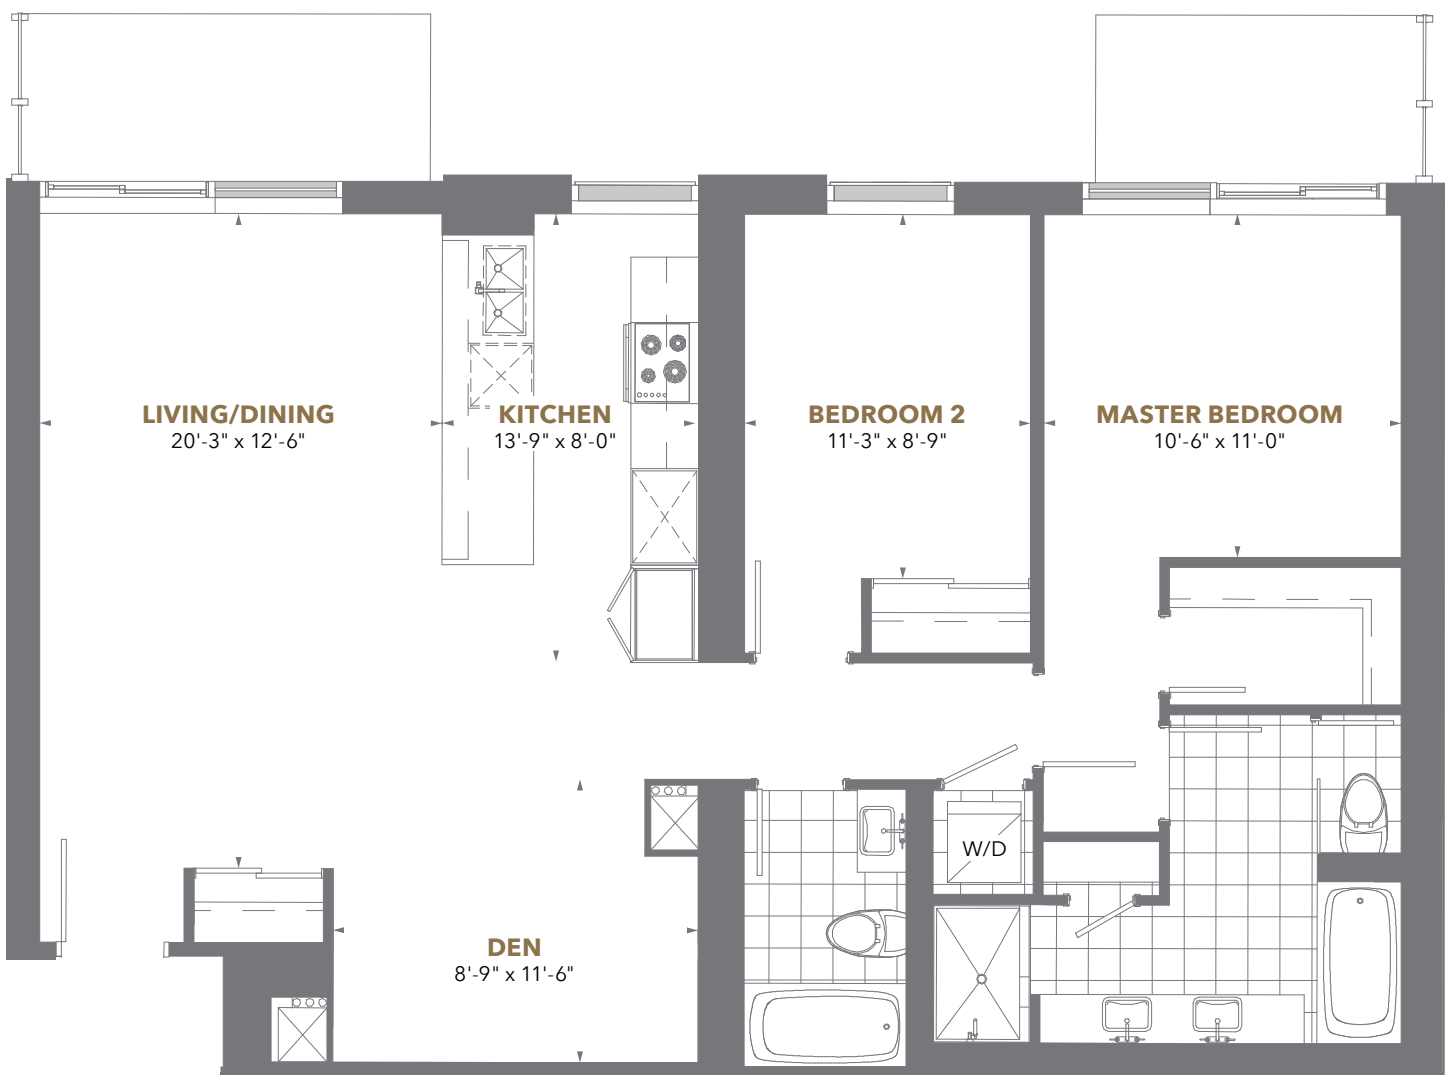


THE
PRESTIGE

PINNACLE ONE YONGE

PINNACLE
ONE YONGE

PALATIAL

COLLECTION

RESIDENCE 01

3 Bedroom + Den

Suite Area: 1,873 sq. ft.
Balcony Area: 380-470 sq. ft.

Floors 38 to 54

Floors 55 to 64

PALATIAL

COLLECTION

RESIDENCE 02

3 Bedroom + Den

Suite Area: 1,694 sq. ft.
Balcony Area: 529-550 sq. ft.

Floors 38 to 54

PALATIAL

COLLECTION

RESIDENCE 04

2 Bedroom + Den

Suite Area: 1,200 sq. ft.

Balcony Area: 117 sq. ft.

Floors 55 to 64

PALATIAL

COLLECTION

RESIDENCE 05

2 Bedroom or 3 Bedroom

Suite Area: 1,407 sq. ft.

Balcony Area: 168 sq. ft.

Floors 55 to 64