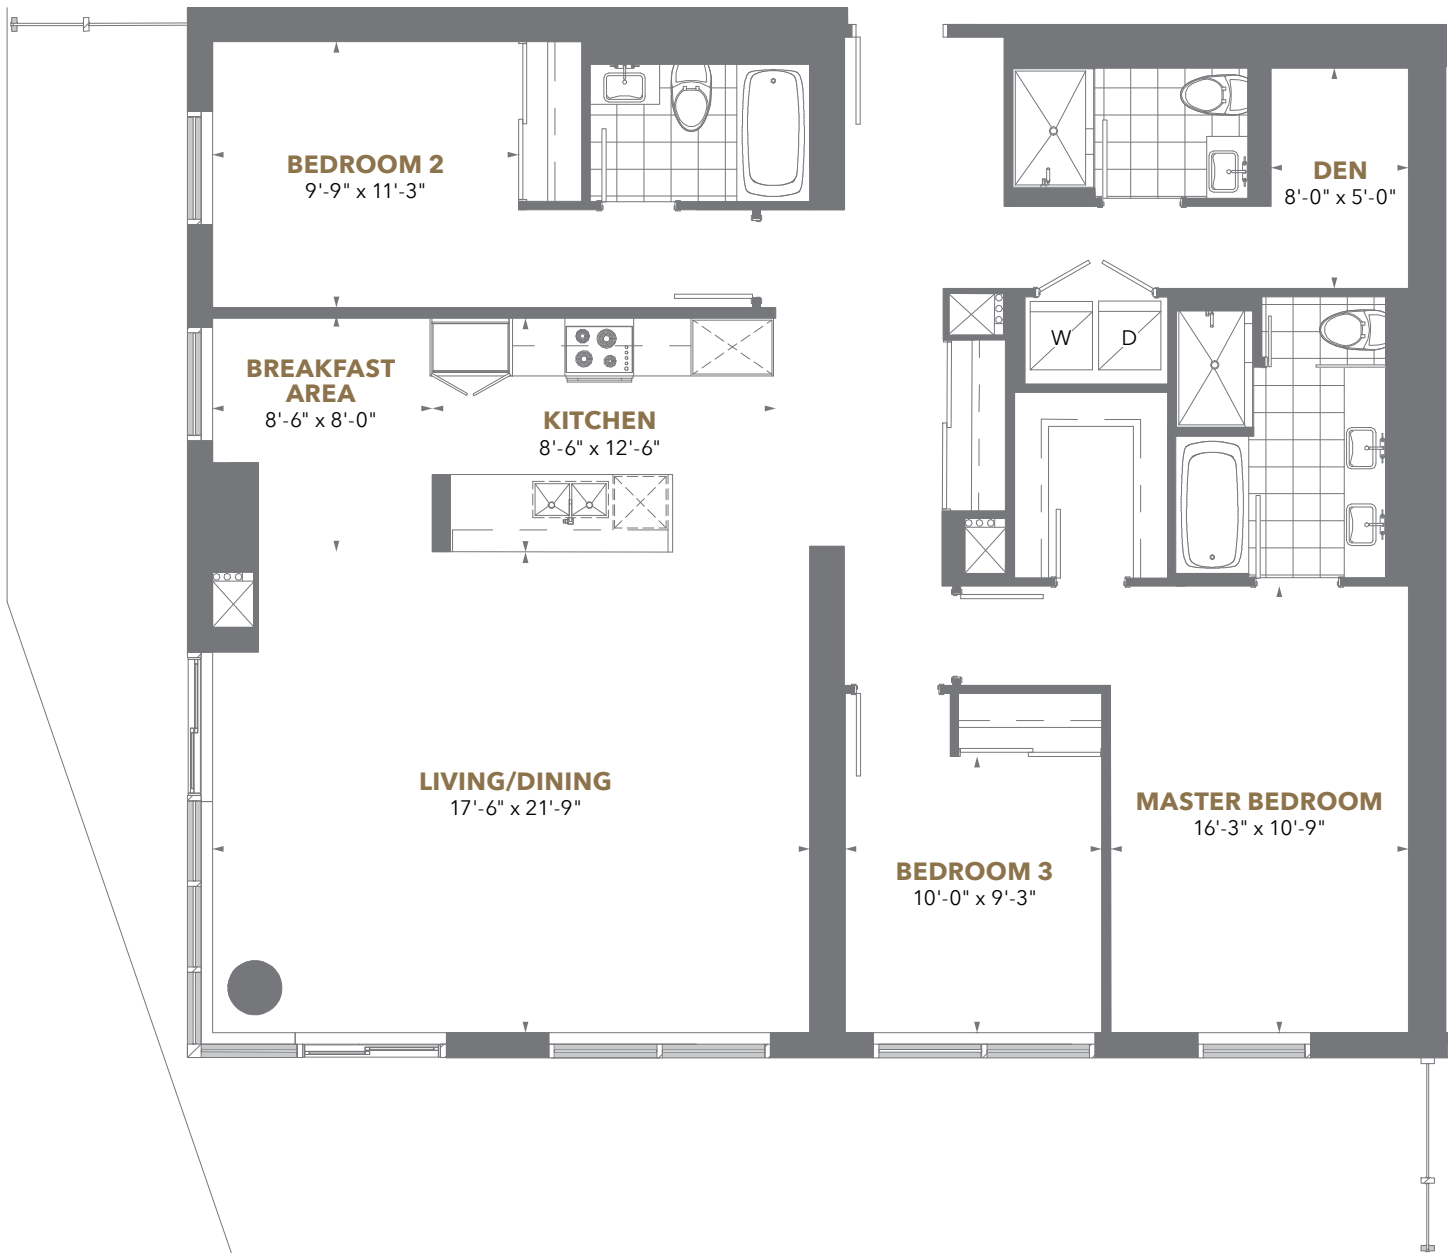


THE
PRESTIGE

PINNACLE ONE YONGE

PINNACLE
ONE YONGE

PALATIAL

COLLECTION

RESIDENCE 01

3 Bedroom + Den

Suite Area: 1,873 sq. ft.
Balcony Area: 380-470 sq. ft.

Floors 38 to 54

Floors 55 to 64

PALATIAL

COLLECTION

RESIDENCE 02

3 Bedroom + Den

Suite Area: 1,694 sq. ft.
Balcony Area: 529-550 sq. ft.

Floors 38 to 54

Floors 55 to 64

PALATIAL

COLLECTION

RESIDENCE 03

2 Bedroom or 3 Bedroom

Suite Area: 1,215 sq. ft.

Balcony Area: 286 sq. ft.

Floors 55 to 64

PALATIAL

COLLECTION

RESIDENCE 04

2 Bedroom + Den

Suite Area: 1,200 sq. ft.

Balcony Area: 117 sq. ft.

Floors 55 to 64

PALATIAL