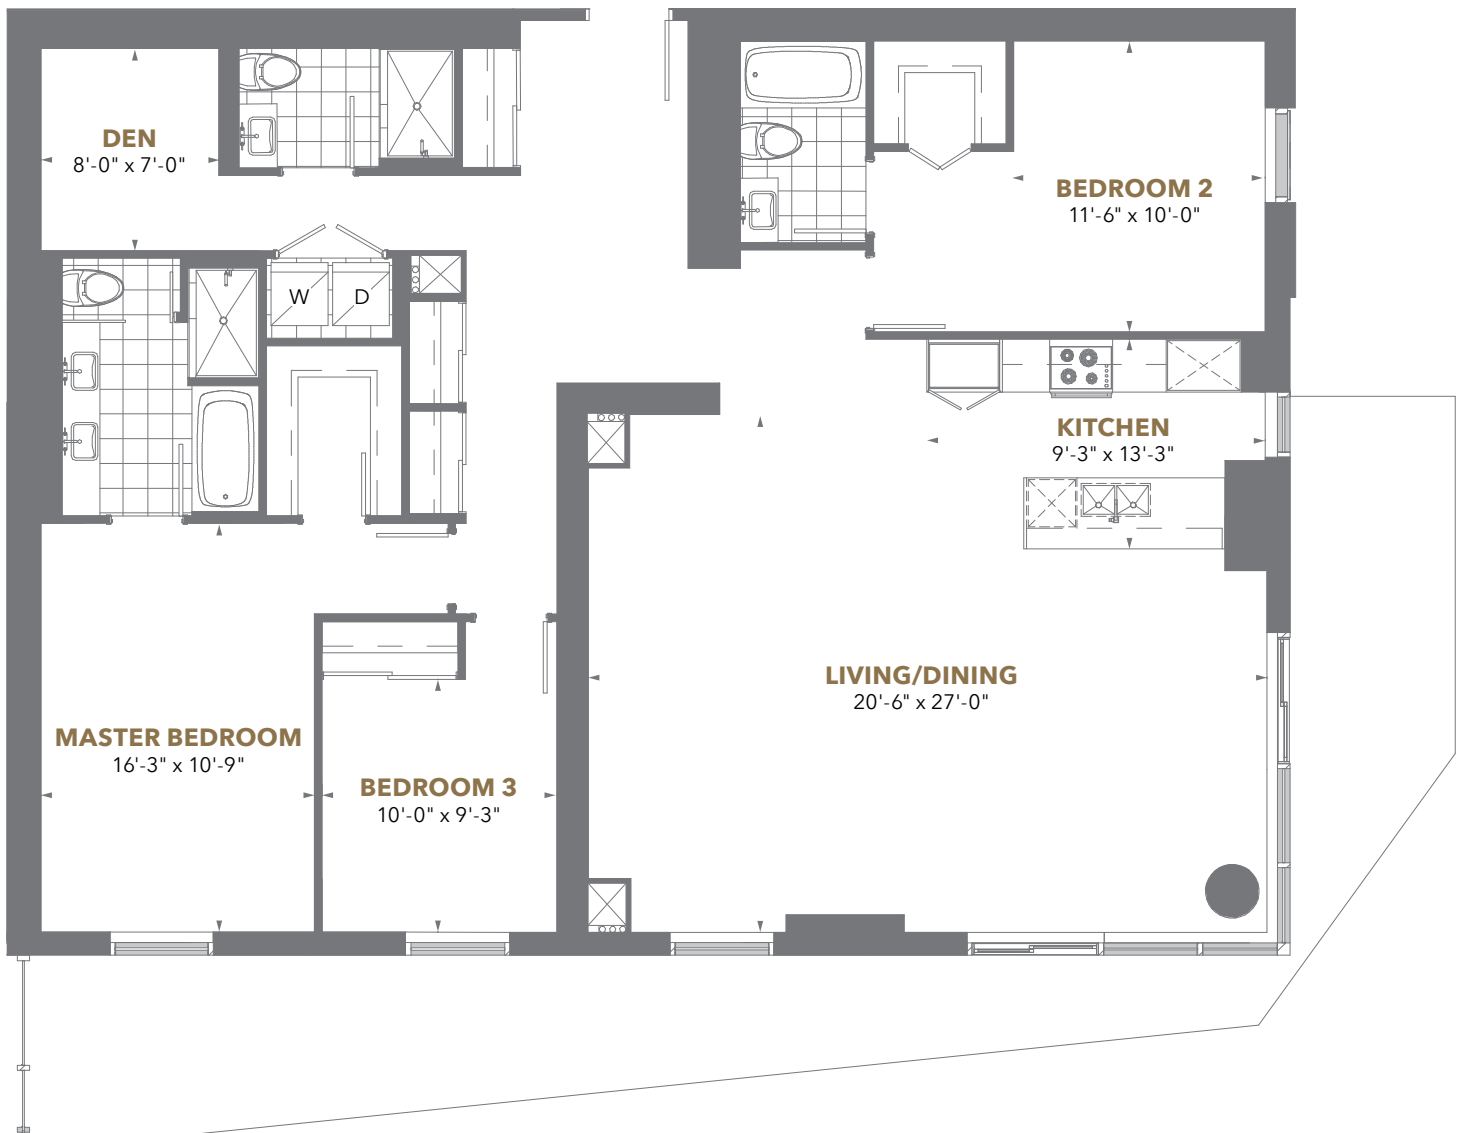


THE
PRESTIGE

PINNACLE ONE YONGE

PINNACLE
ONE YONGE

PALATIAL

COLLECTION

RESIDENCE 01

3 Bedroom + Den

Suite Area: 1,873 sq. ft.
Balcony Area: 380-470 sq. ft.

Floors 38 to 54

Floors 55 to 64

PALATIAL

COLLECTION

RESIDENCE 02

3 Bedroom + Den

Suite Area: 1,694 sq. ft.
Balcony Area: 529-550 sq. ft.

Floors 38 to 54

Floors 55 to 64

PALATIAL

COLLECTION

RESIDENCE 03

2 Bedroom or 3 Bedroom

Suite Area: 1,215 sq. ft.

Balcony Area: 286 sq. ft.

Floors 55 to 64

PALATIAL

COLLECTION

RESIDENCE 04

2 Bedroom + Den

Suite Area: 1,200 sq. ft.

Balcony Area: 117 sq. ft.

Floors 55 to 64

PALATIAL