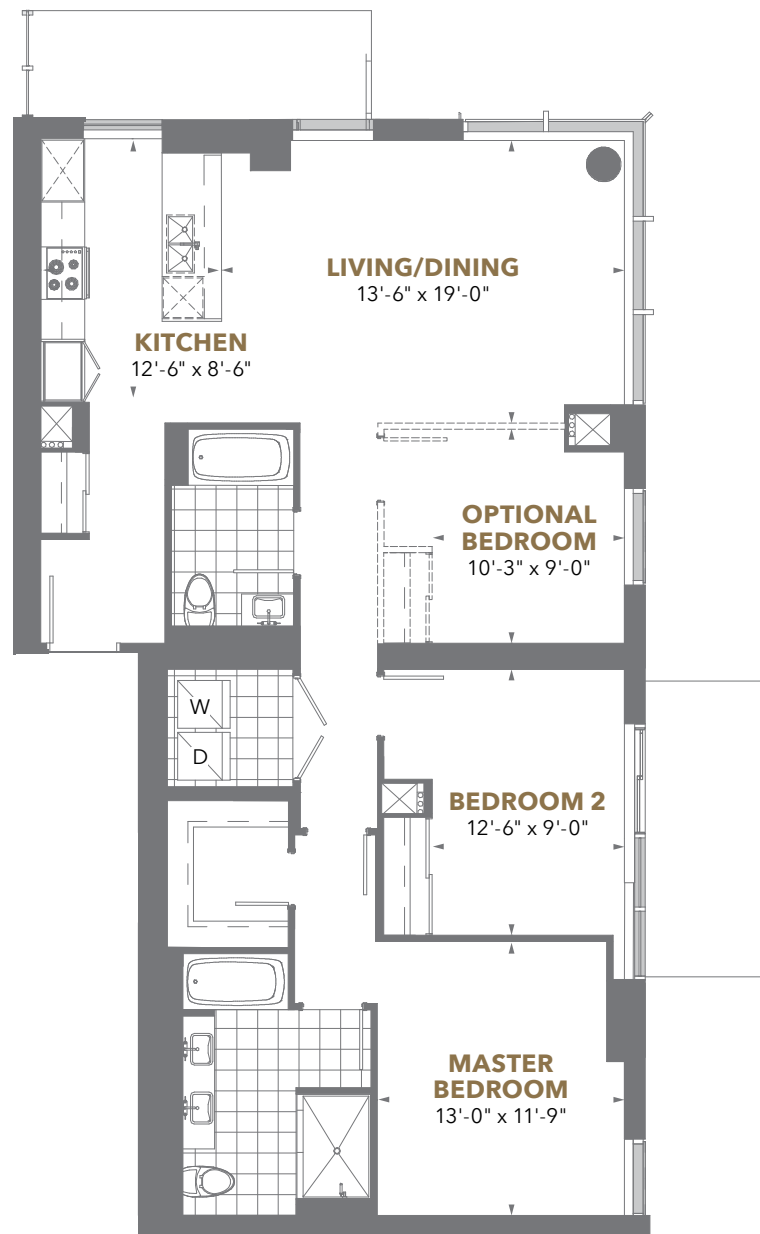


THE
PRESTIGE

PINNACLE ONE YONGE

PINNACLE
ONE YONGE

PALATIAL

COLLECTION

RESIDENCE 01

3 Bedroom + Den

Suite Area: 1,873 sq. ft.
Balcony Area: 380-470 sq. ft.

Floors 38 to 54

Floors 55 to 64

PALATIAL

COLLECTION

RESIDENCE 02

3 Bedroom + Den

Suite Area: 1,694 sq. ft.
Balcony Area: 529-550 sq. ft.

Floors 38 to 54

PALATIAL

COLLECTION

RESIDENCE 04

2 Bedroom + Den

Suite Area: 1,200 sq. ft.

Balcony Area: 117 sq. ft.

Floors 55 to 64

PALATIAL

COLLECTION

RESIDENCE 05

2 Bedroom or 3 Bedroom

Suite Area: 1,407 sq. ft.

Balcony Area: 168 sq. ft.

Floors 55 to 64