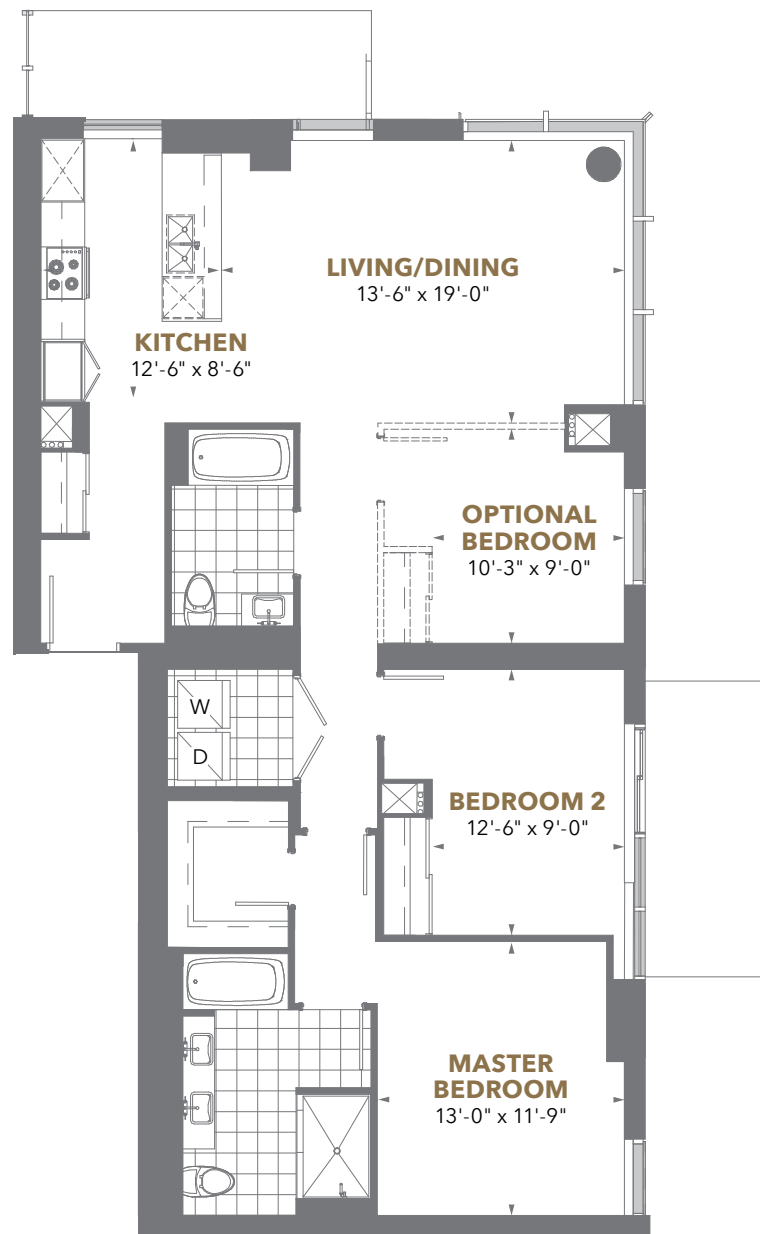

PALATIAL

COLLECTION

RESIDENCE 01

3 Bedroom + Den

Suite Area: 1,873 sq. ft.
Balcony Area: 380-470 sq. ft.

Floors 38 to 54

Floors 55 to 64

PALATIAL

COLLECTION

RESIDENCE 02

3 Bedroom + Den

Suite Area: 1,694 sq. ft.
Balcony Area: 529-550 sq. ft.

Floors 38 to 54

Floors 55 to 64

PALATIAL

COLLECTION

2 Bedroom + Den

Suite Area: 1,200 sq. ft.

Balcony Area: 117 sq. ft.

Floors 55 to 64

PALATIAL

COLLECTION

RESIDENCE 05

2 Bedroom or 3 Bedroom

Suite Area: 1,407 sq. ft.

Balcony Area: 168 sq. ft.

Floors 55 to 64

THE
PRESTIGE

PINNACLE ONE YONGE

PINNACLE
ONE YONGE