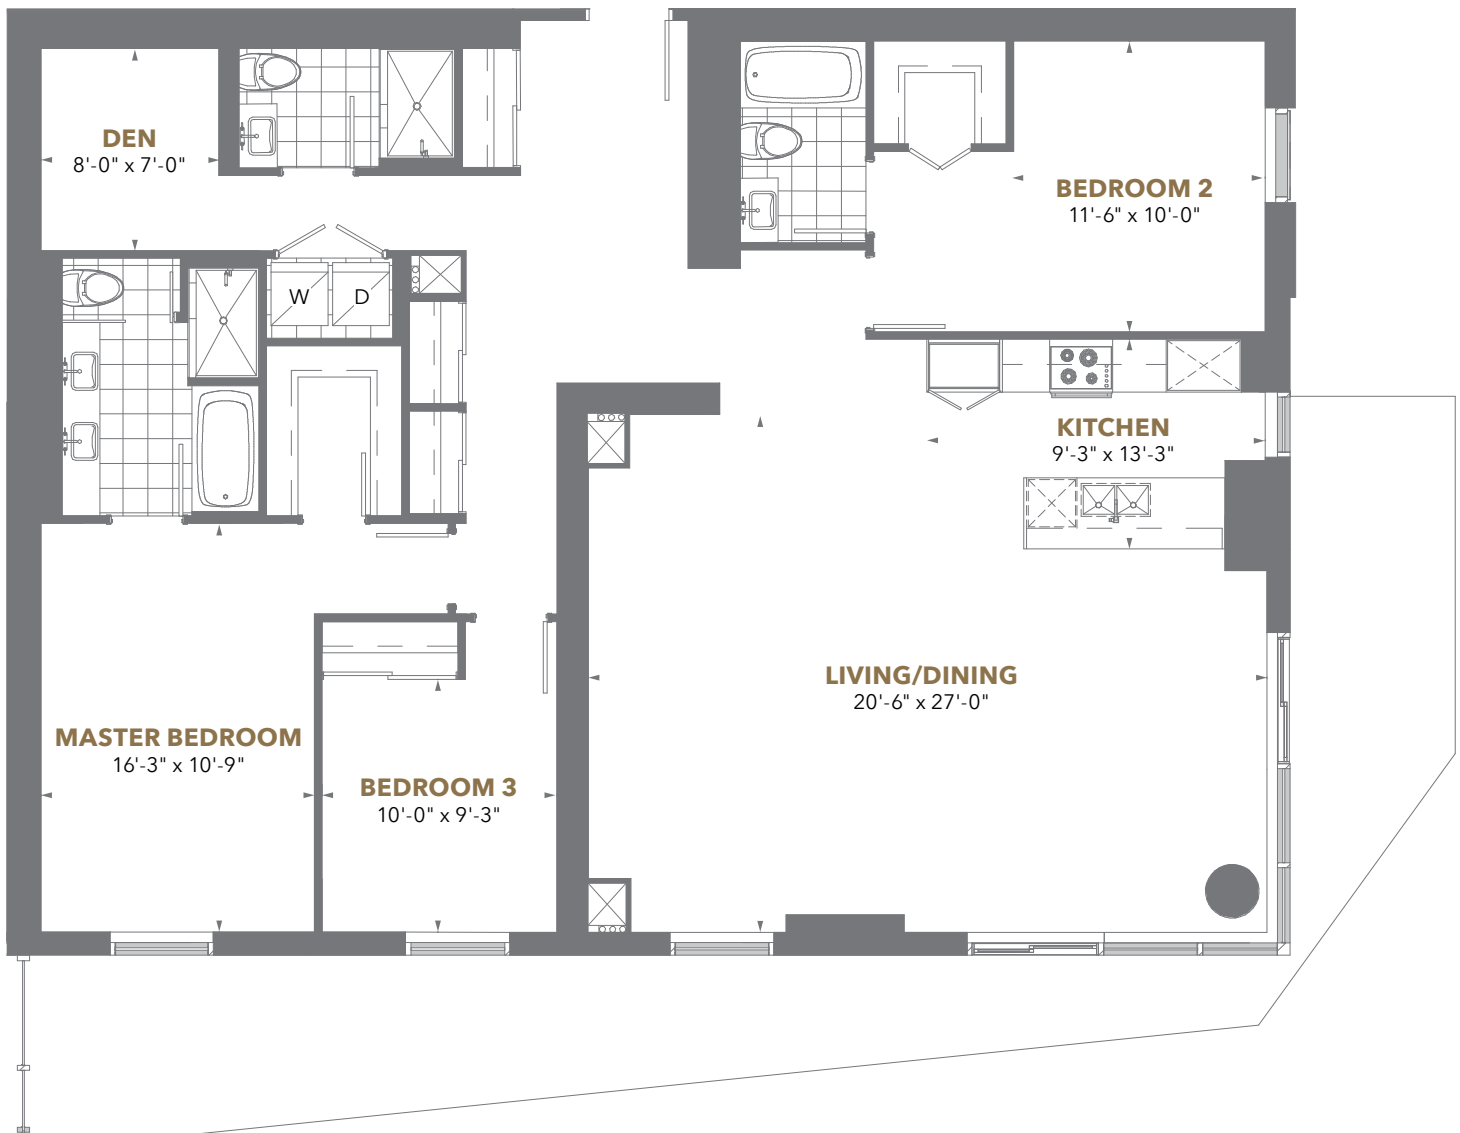

PALATIAL

COLLECTION

RESIDENCE 01

3 Bedroom + Den

Suite Area: 1,873 sq. ft.
Balcony Area: 380-470 sq. ft.

Floors 38 to 54

Floors 55 to 64

PALATIAL

COLLECTION

RESIDENCE 02

3 Bedroom + Den

Suite Area: 1,694 sq. ft.
Balcony Area: 529-550 sq. ft.

Floors 38 to 54

Floors 55 to 64

PALATIAL

COLLECTION

RESIDENCE 03

2 Bedroom or 3 Bedroom

Suite Area: 1,215 sq. ft.

Balcony Area: 286 sq. ft.

Floors 55 to 64

PALATIAL

COLLECTION

RESIDENCE 04

2 Bedroom + Den

Suite Area: 1,200 sq. ft.

Balcony Area: 117 sq. ft.

Floors 55 to 64

PALATIAL

COLLECTION

RESIDENCE 05

2 Bedroom or 3 Bedroom