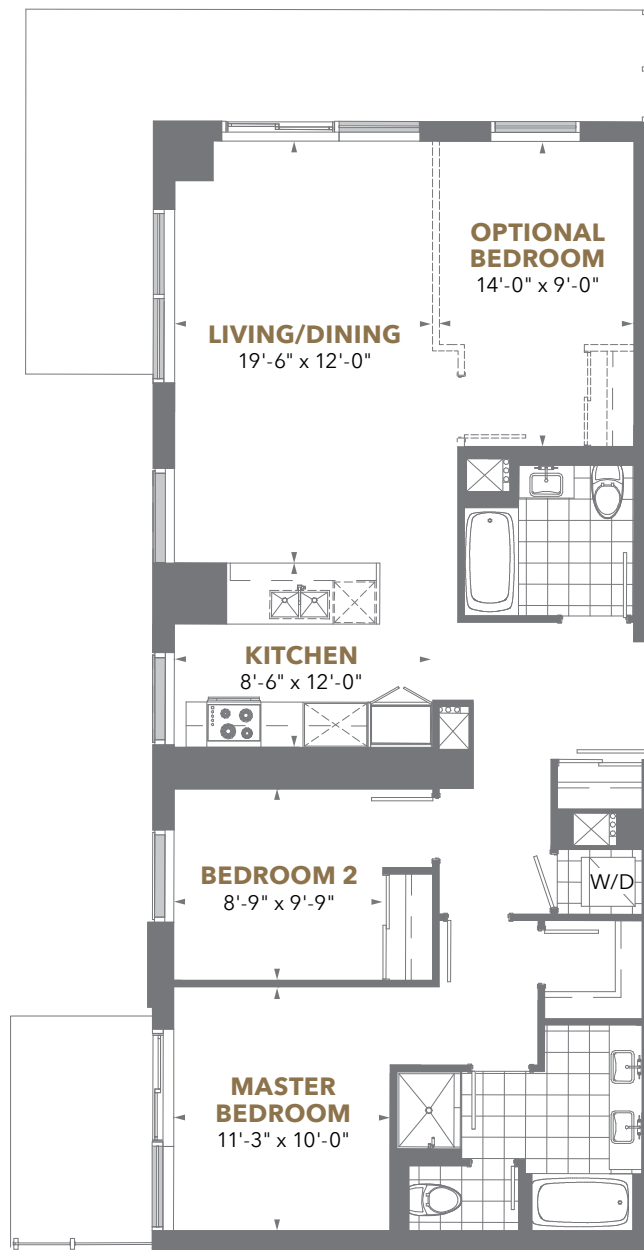

PALATIAL

COLLECTION

RESIDENCE 01

3 Bedroom + Den

Suite Area: 1,873 sq. ft.
Balcony Area: 380-470 sq. ft.

Floors 38 to 54

Floors 55 to 64

PALATIAL

COLLECTION

RESIDENCE 02

3 Bedroom + Den

Suite Area: 1,694 sq. ft.
Balcony Area: 529-550 sq. ft.

Floors 38 to 54

Floors 55 to 64

PALATIAL

COLLECTION

RESIDENCE 03

2 Bedroom or 3 Bedroom

Suite Area: 1,215 sq. ft.

Balcony Area: 286 sq. ft.

Floors 55 to 64

PALATIAL

COLLECTION

RESIDENCE 04

2 Bedroom + Den

Suite Area: 1,200 sq. ft.

Balcony Area: 117 sq. ft.

Floors 55 to 64

PALATIAL

COLLECTION

RESIDENCE 05

2 Bedroom or 3 Bedroom