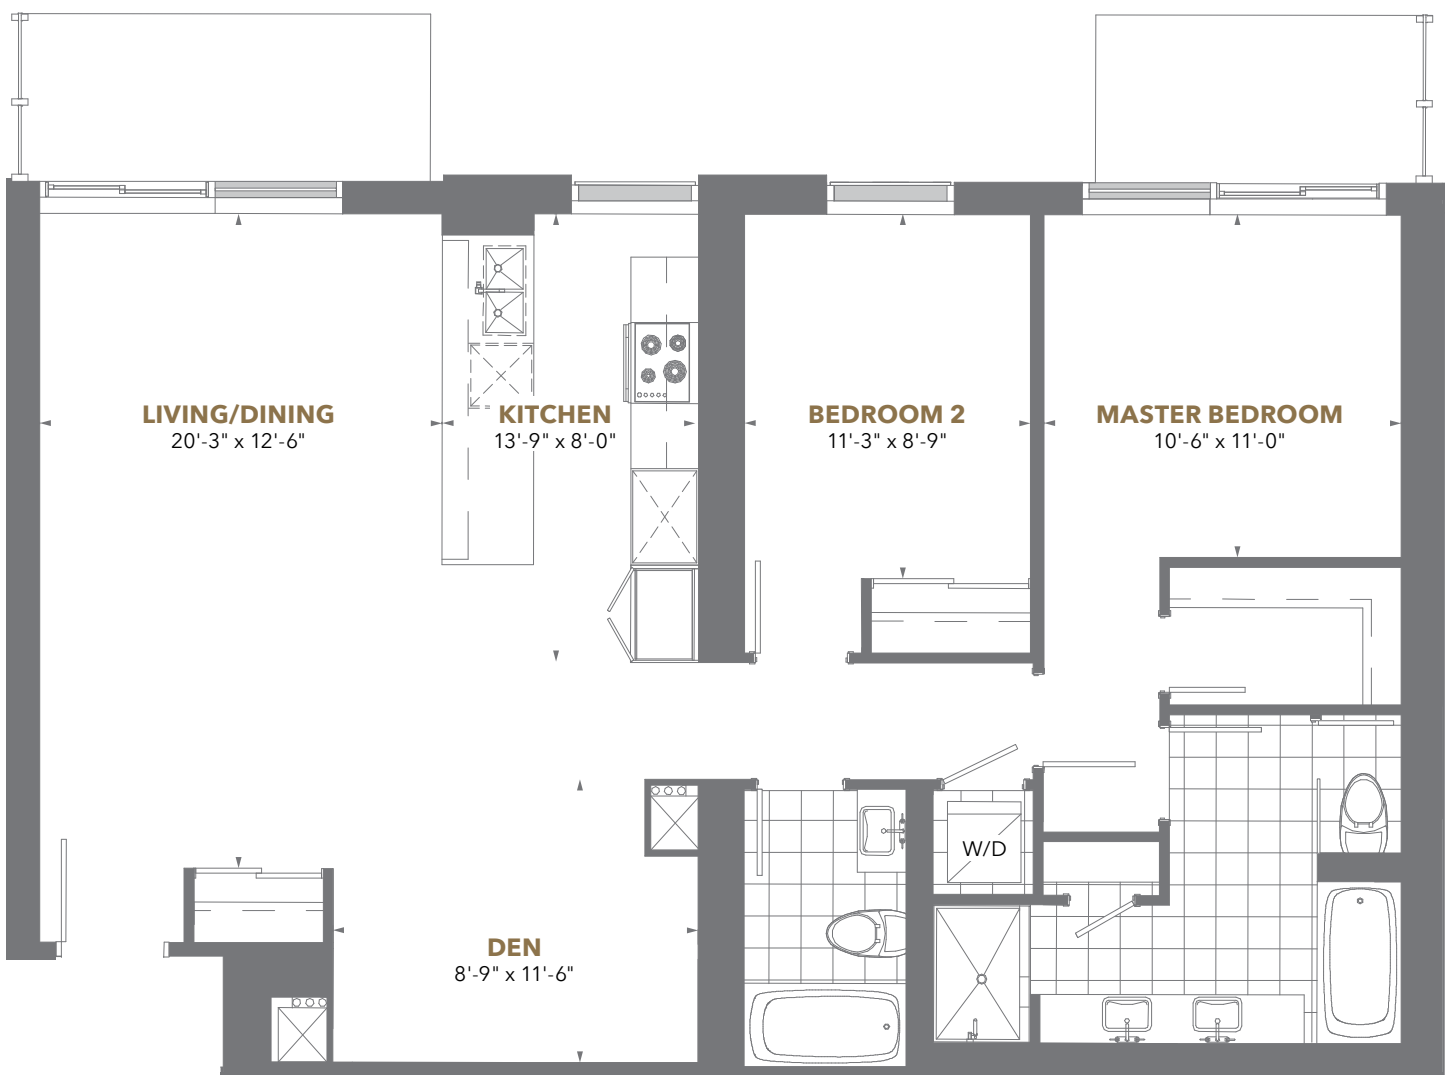

PALATIAL

COLLECTION

RESIDENCE 01

3 Bedroom + Den

Suite Area: 1,873 sq. ft.
Balcony Area: 380-470 sq. ft.

Floors 38 to 54

Floors 55 to 64

PALATIAL

COLLECTION

RESIDENCE 02

3 Bedroom + Den

Suite Area: 1,694 sq. ft.
Balcony Area: 529-550 sq. ft.

Floors 38 to 54

Floors 55 to 64

PALATIAL

COLLECTION

RESIDENCE 03

2 Bedroom or 3 Bedroom

Suite Area: 1,215 sq. ft.

Balcony Area: 286 sq. ft.

Floors 55 to 64

PALATIAL

COLLECTION

RESIDENCE 04

2 Bedroom + Den

Suite Area: 1,200 sq. ft.

Balcony Area: 117 sq. ft.

Floors 55 to 64

PALATIAL

COLLECTION

RESIDENCE 05

2 Bedroom or 3 Bedroom