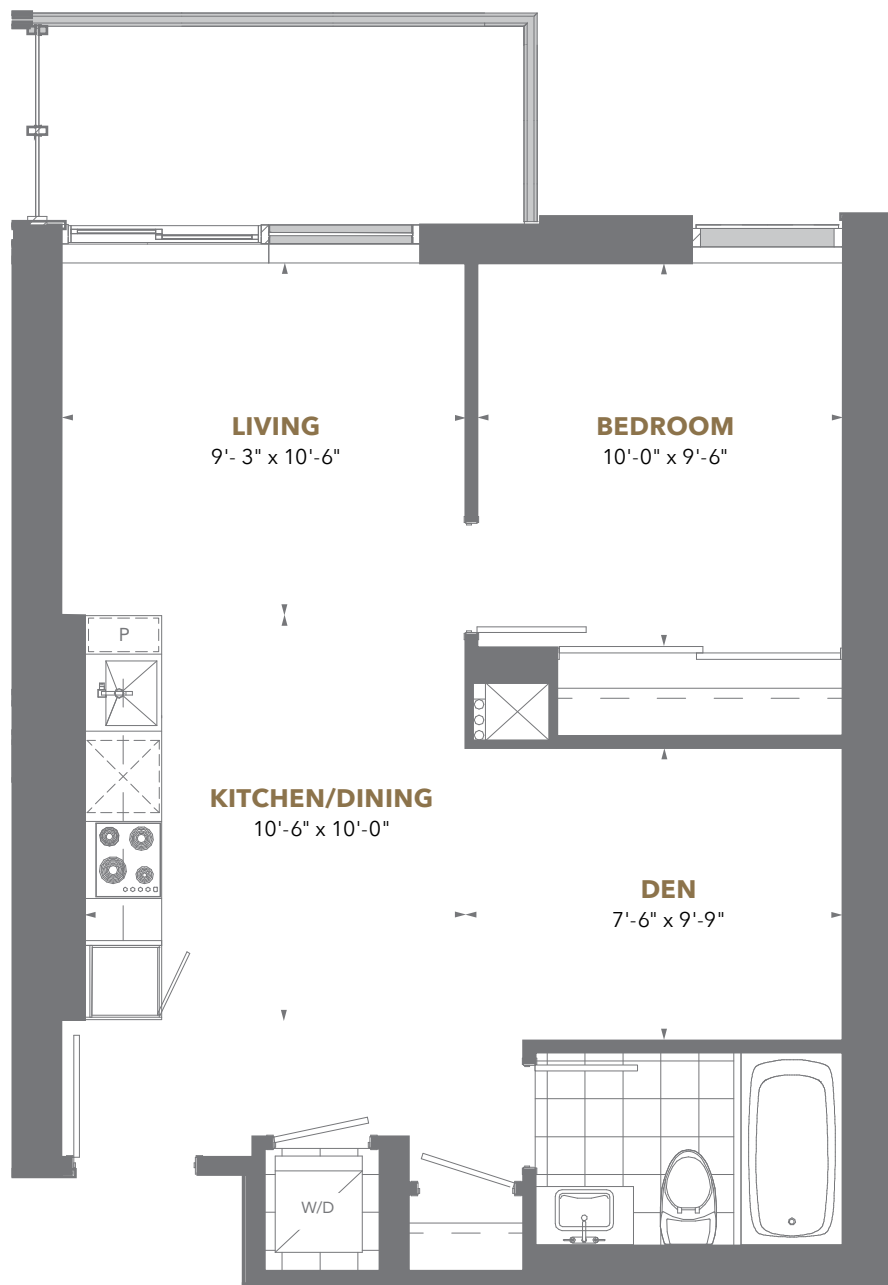

THE PRESTIGE

PINNACLE ONE YONGE

Residence 04

1 Bedroom + Den

Suite Area: 696 sq. ft.

Balcony Area: 217 sq. ft.

Floors 8 to 34

Floors 38 to 54

THE PRESTIGE

PINNACLE ONE YONGE

Residence 05

1 Bedroom + Den

Suite Area: 596 sq. ft.

Balcony Area: 65 sq. ft.

Floors 8 to 34

PINNACLEONEYONGE.CA

THE PRESTIGE

PINNACLE ONE YONGE

Residence 05

1 Bedroom

Suite Area: 586 sq. ft.
Balcony Area: 65 sq. ft.

Floors 38 to 41, 44 to 49, 52 to 54

PINNACLEONEYONGE.CA

THE PRESTIGE