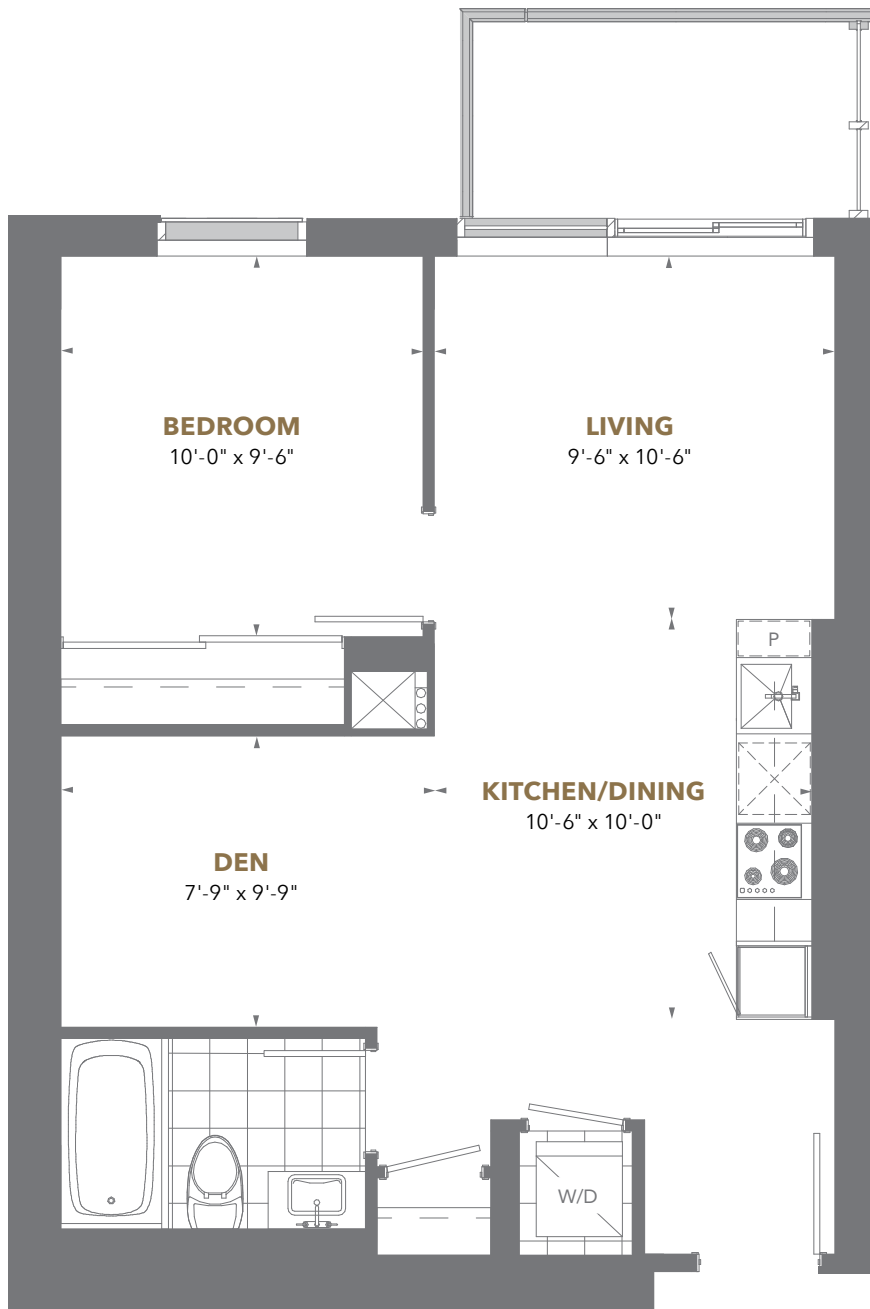

THE PRESTIGE

PINNACLE ONE YONGE

Residence 04

1 Bedroom + Den

Suite Area: 696 sq. ft.

Balcony Area: 217 sq. ft.

Floors 8 to 34

Floors 38 to 54

THE PRESTIGE

PINNACLE ONE YONGE

Residence 05

1 Bedroom + Den

Suite Area: 596 sq. ft.

Balcony Area: 65 sq. ft.

Floors 8 to 34

PINNACLEONEYONGE.CA

THE PRESTIGE

PINNACLE ONE YONGE

Residence 05

1 Bedroom

Suite Area: 586 sq. ft.
Balcony Area: 65 sq. ft.

Floors 38 to 41, 44 to 49, 52 to 54

PINNACLEONEYONGE.CA

THE PRESTIGE

PINNACLE ONE YONGE

Residence 06

1 Bedroom + Den

Suite Area: 617 sq. ft.

Balcony Area: 52 sq. ft.

Floors 8 to 34

Floors 38 to 54

THE
PRESTIGE