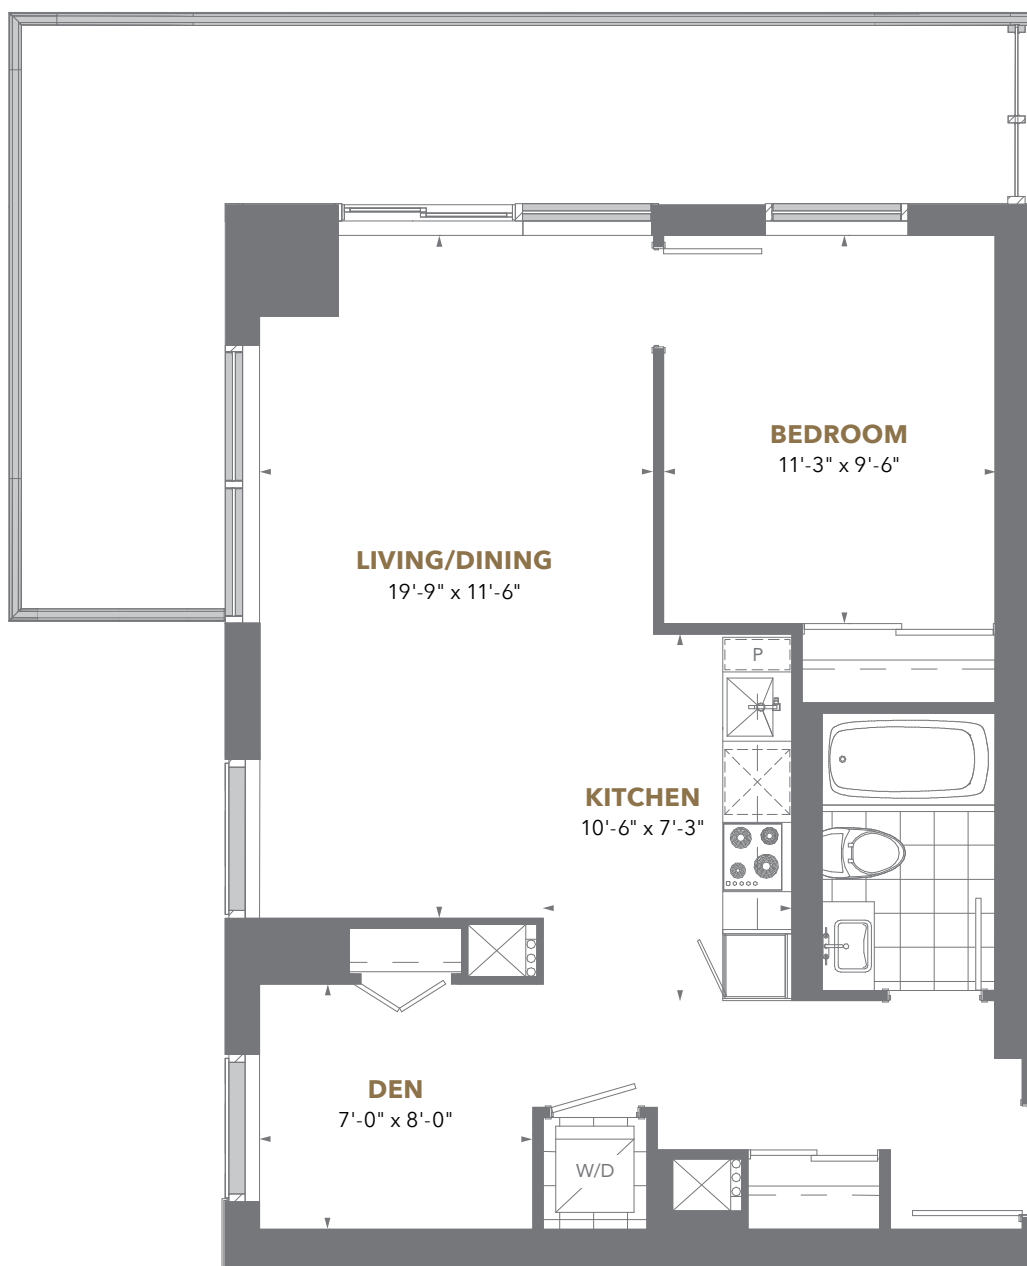

THE PRESTIGE

PINNACLE ONE YONGE

Residence 04

1 Bedroom + Den

Suite Area: 696 sq. ft.

Balcony Area: 217 sq. ft.

Floors 8 to 34

Floors 38 to 54

THE PRESTIGE

PINNACLE ONE YONGE

Residence 05

1 Bedroom + Den

Suite Area: 596 sq. ft.

Balcony Area: 65 sq. ft.

Floors 8 to 34

PINNACLEONEYONGE.CA

THE PRESTIGE

PINNACLE ONE YONGE

Residence 05

1 Bedroom

Suite Area: 586 sq. ft.
Balcony Area: 65 sq. ft.

Floors 38 to 41, 44 to 49, 52 to 54

PINNACLEONEYONGE.CA

THE PRESTIGE

PINNACLE ONE YONGE

Residence 06

1 Bedroom + Den

Suite Area: 617 sq. ft.

Balcony Area: 52 sq. ft.

Floors 8 to 34

Floors 38 to 54

THE
PRESTIGE