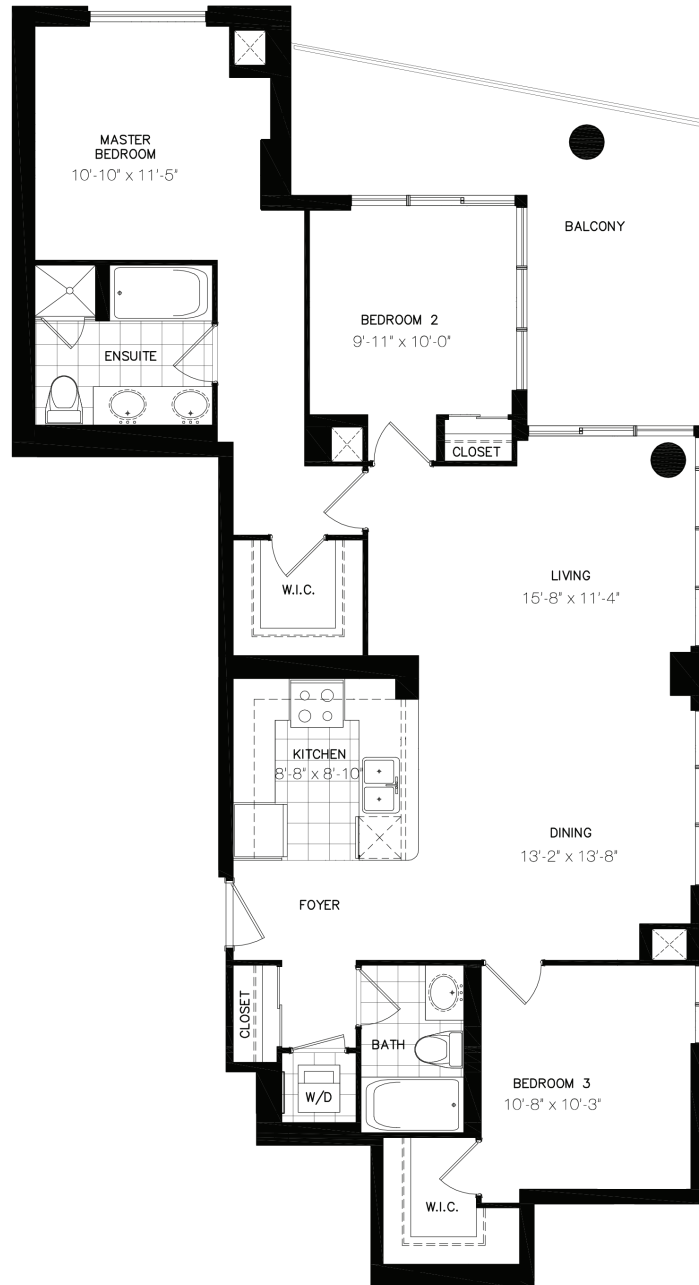

3 BEDROOM

PENTHOUSE
SUITE 4903
SUITE 5003

33 BAY

RESIDENCES AT PINNACLE CENTRE

BAY • HARBOUR • YONGE

Developed by:

PINNACLE
INTERNATIONAL
PERFECTION PERFORMANCE

AREA: 1239 sq.ft.
BALCONY: 193 sq.ft.
TOTAL: 1432 sq.ft.